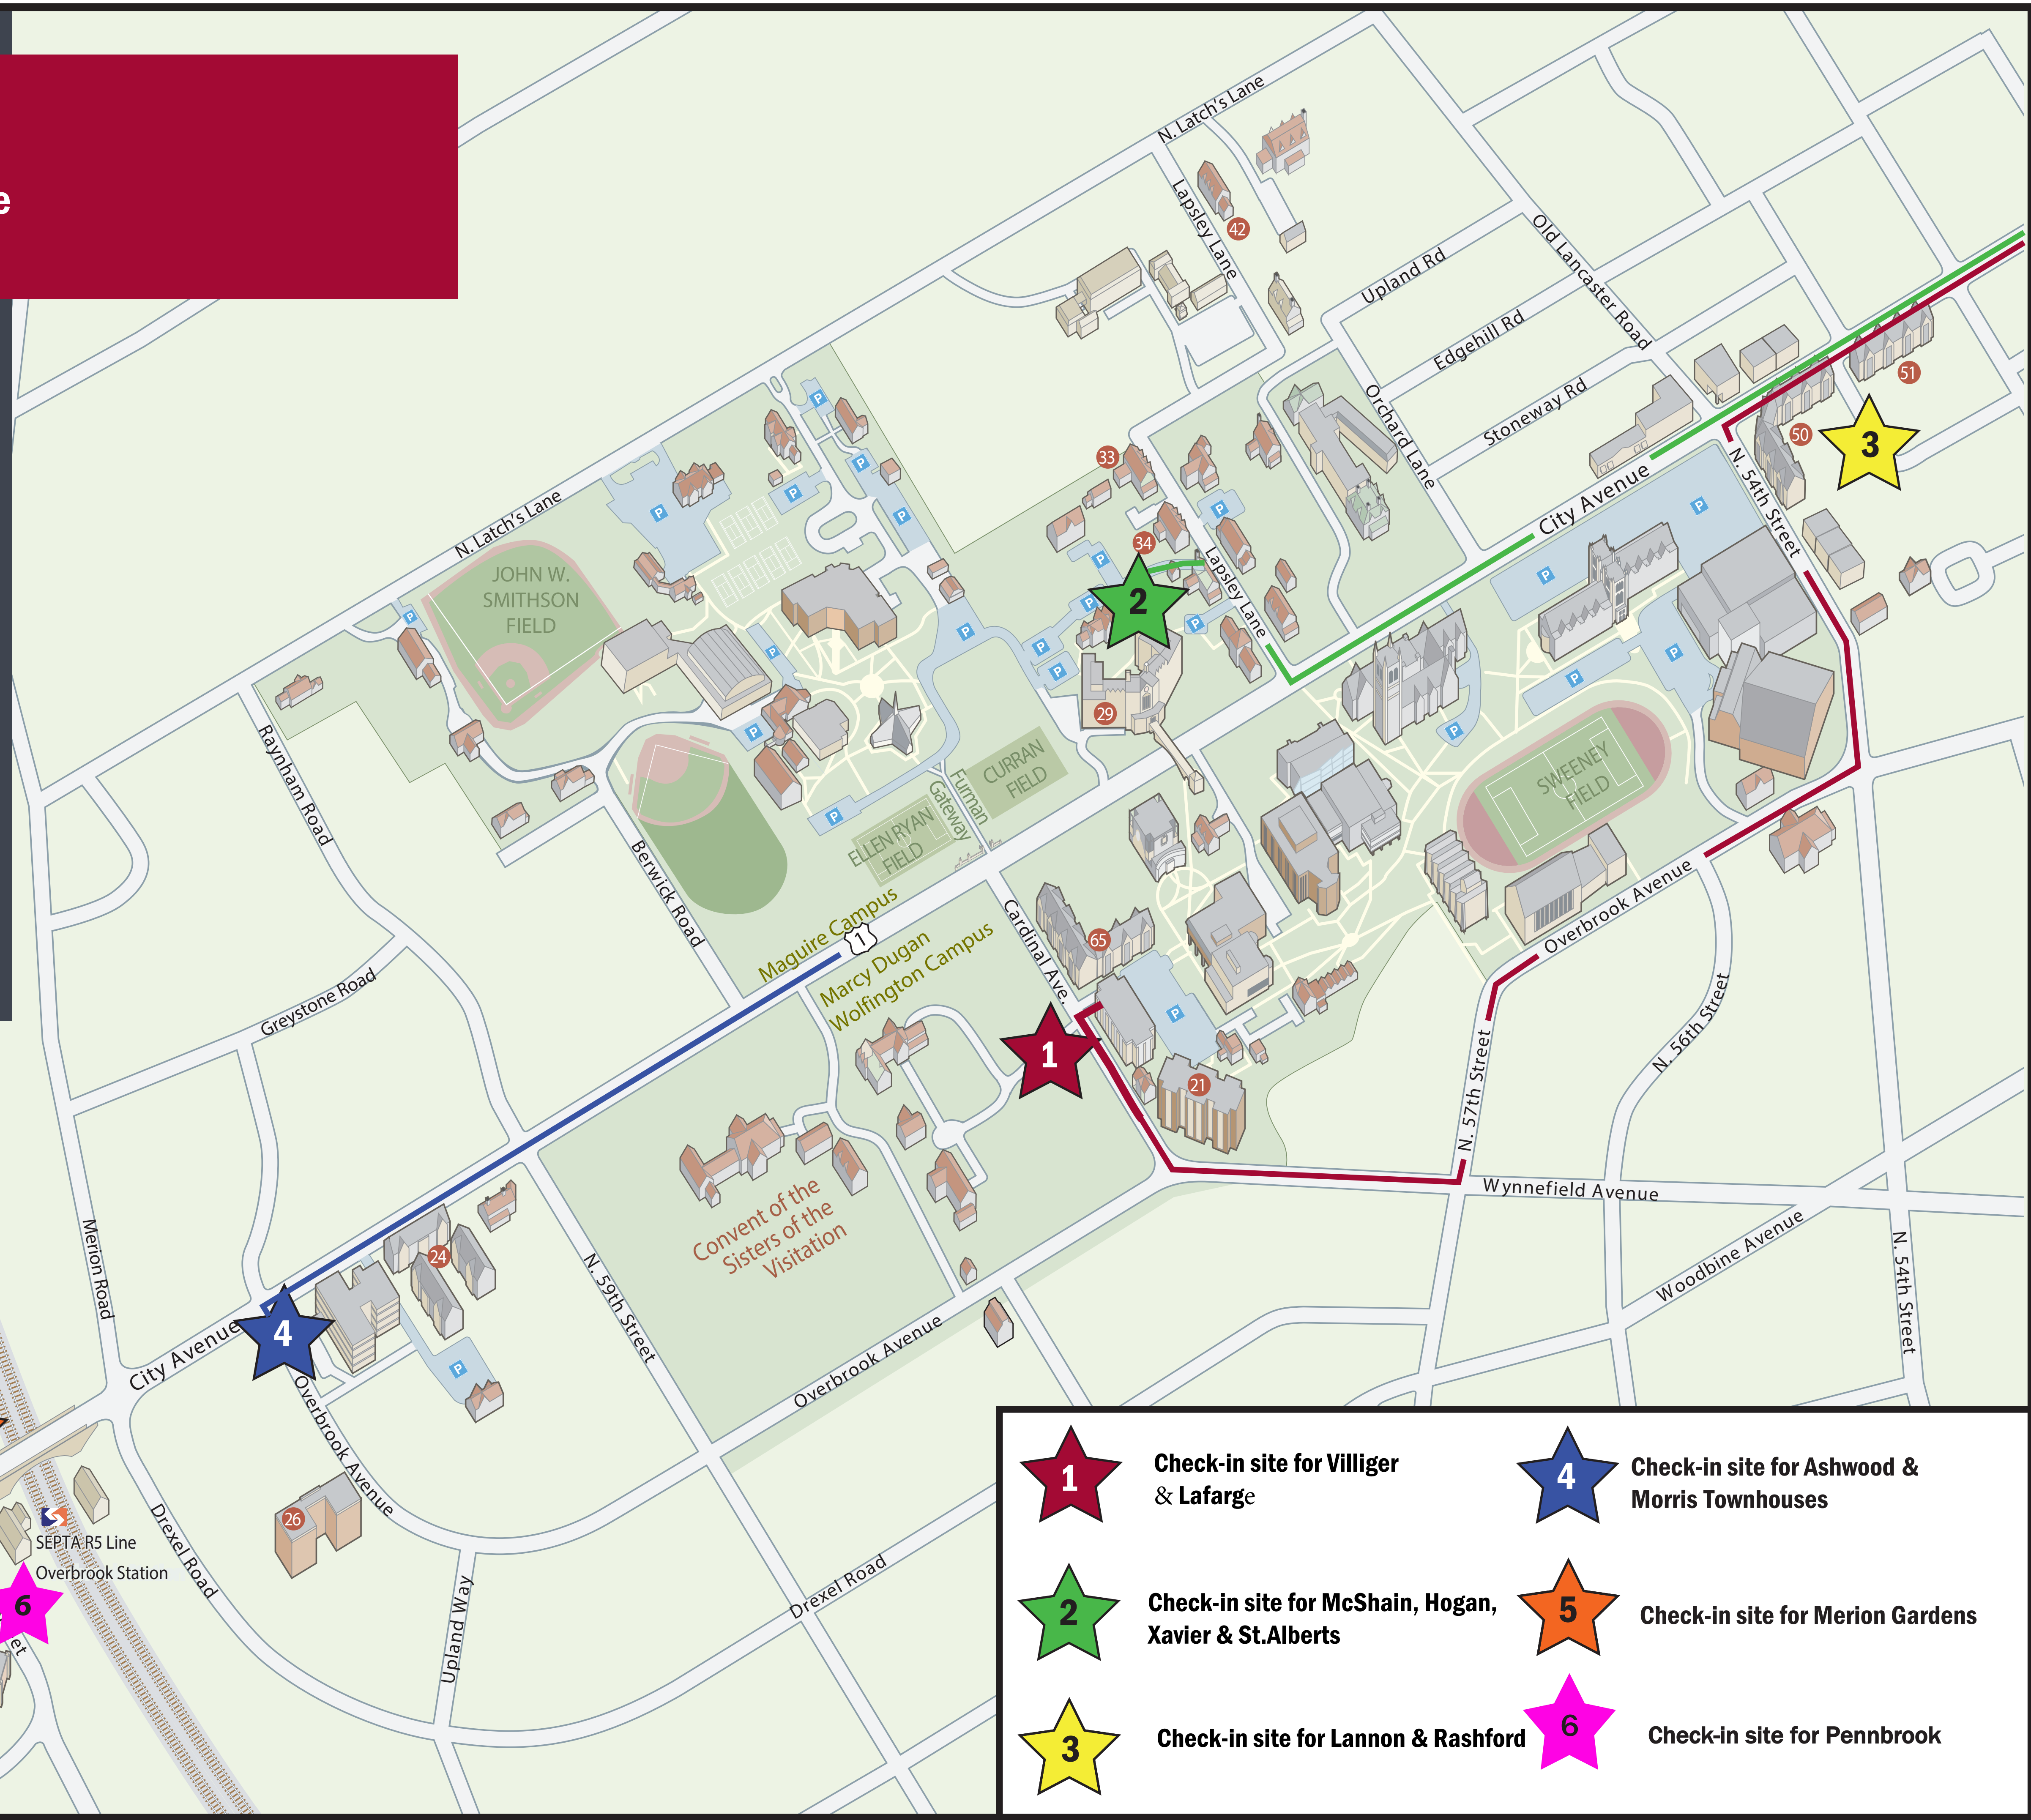

- 21 LaFarge Residence Center
- 24 Morris Townhouses
- 26 Ashwood Hall
- 28 Merion Gardens
- 29 McShain Hall
- 33 Saint Albert's Hall
- 34 Xavier Hall
- 42 Hogan Hall
- 50 Lannon Hall
- 51 Rashford Hall
- 63 Pennbrook Hall
- 65 Villiger Hall

	Check-in site for Villiger & Lafarge		Check-in site for Ashwood & Morris Townhouses
	Check-in site for McShain, Hogan, Xavier & St. Alberts		Check-in site for Merion Gardens
	Check-in site for Lannon & Rashford		Check-in site for Pennbrook